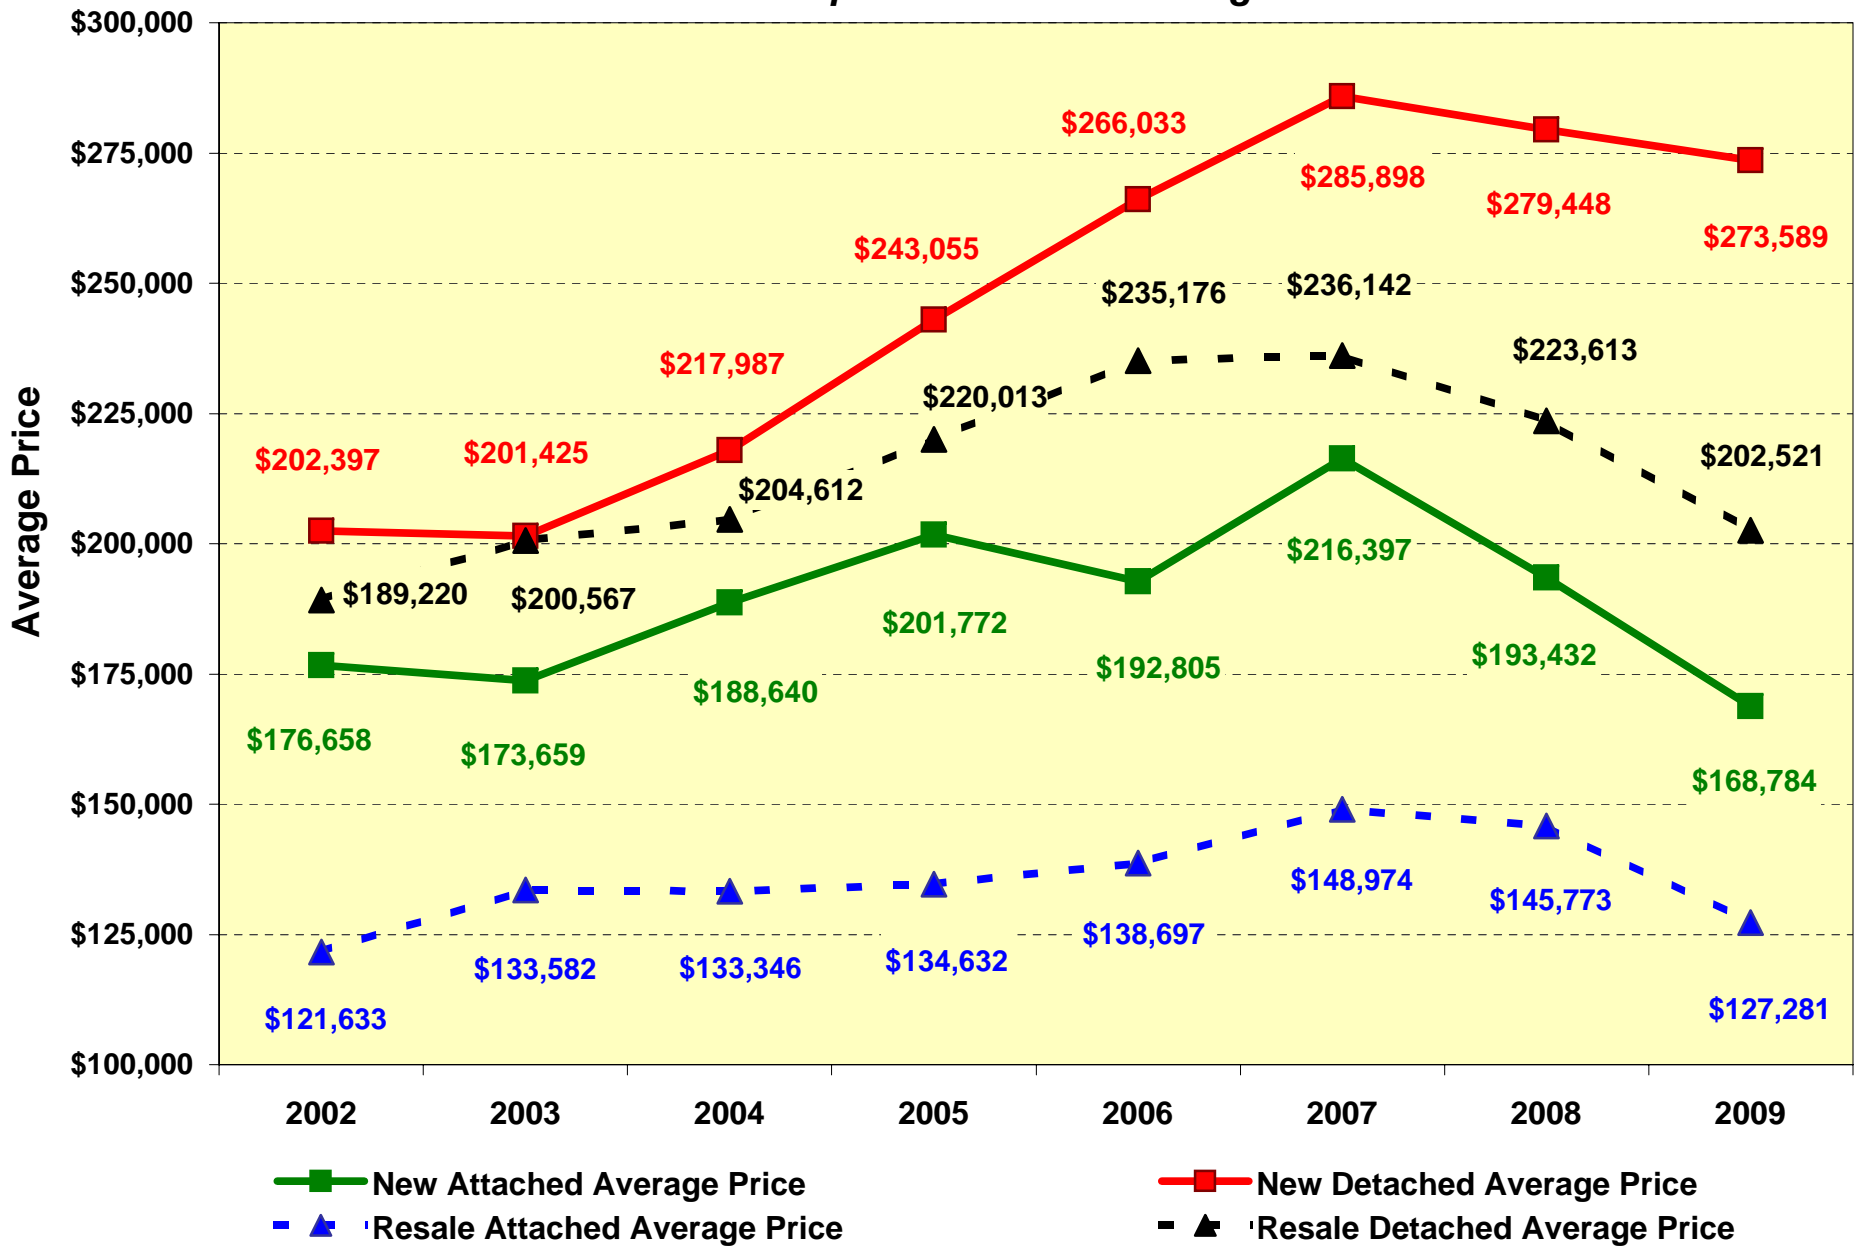

**El Paso County  
Historical Average Price Trends - New and Resale Housing  
First Quarter Comparisons - 2002 Through 2009**

Sources: The Genesis Group, data compiled by Hanley Wood, LLC