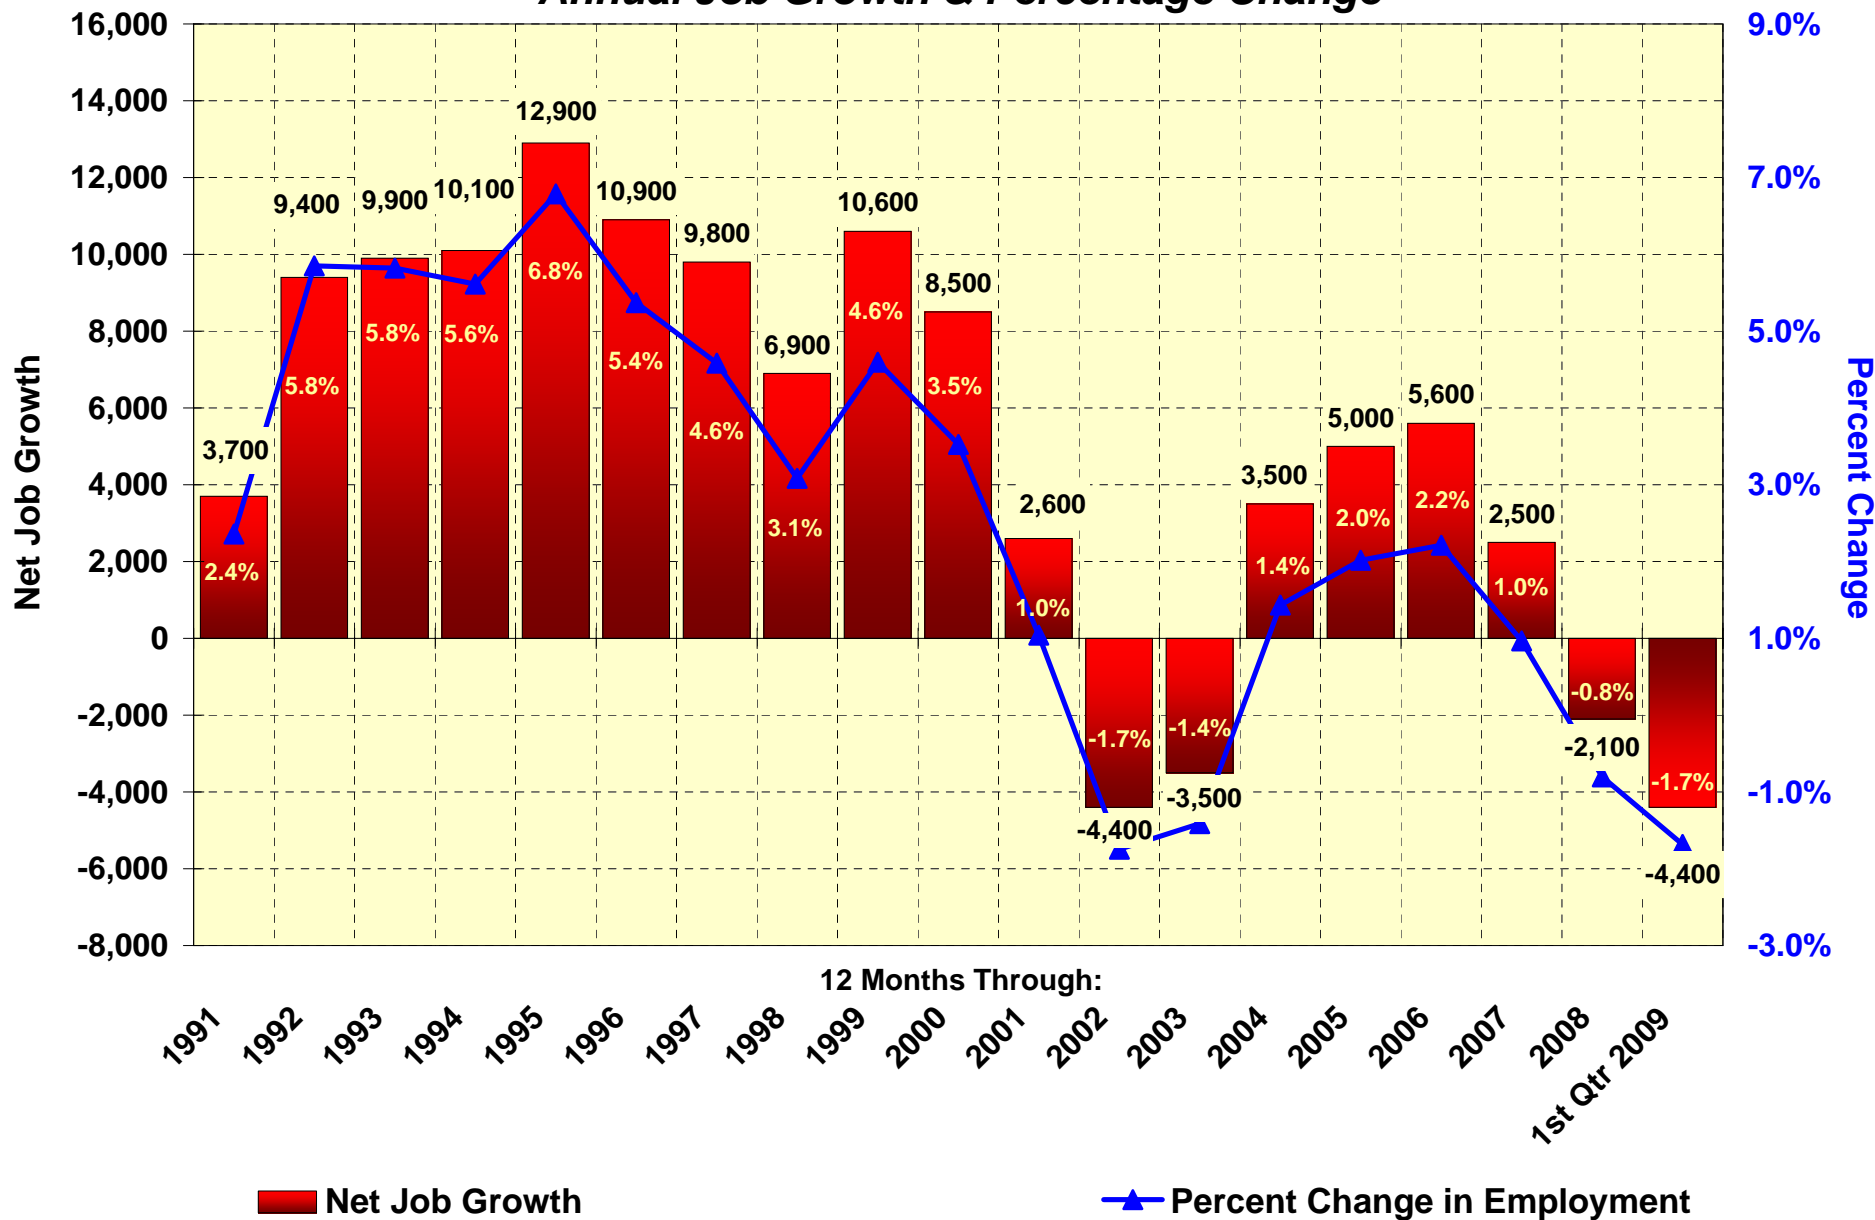

## Colorado Springs MSA - Wage and Salary Employment Annual Job Growth & Percentage Change

Sources: The Genesis Group, Colorado Department of Labor & Employment