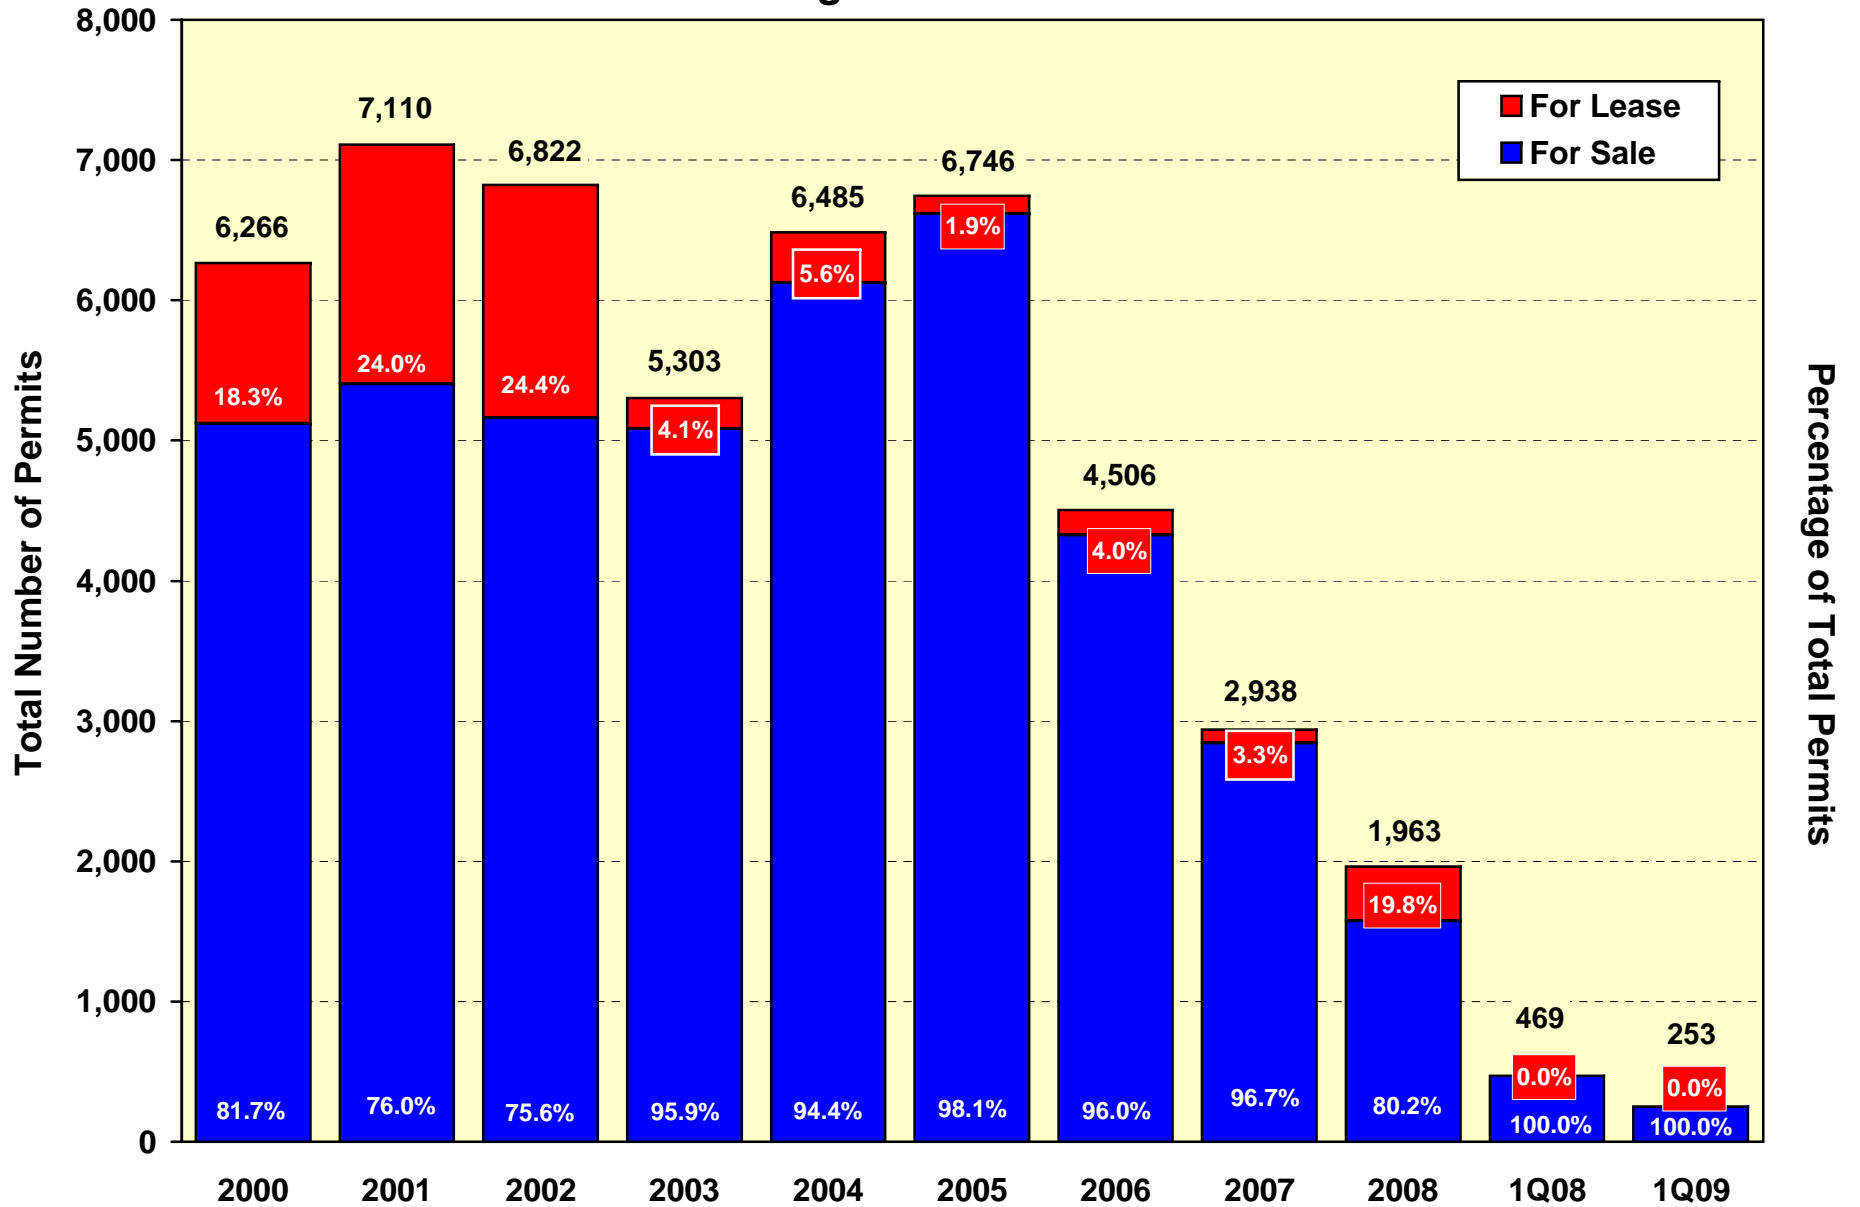

El Paso County Total Housing Permits 2000 through First Quarter 2009

Sources: Pikes Peak Regional Building Department