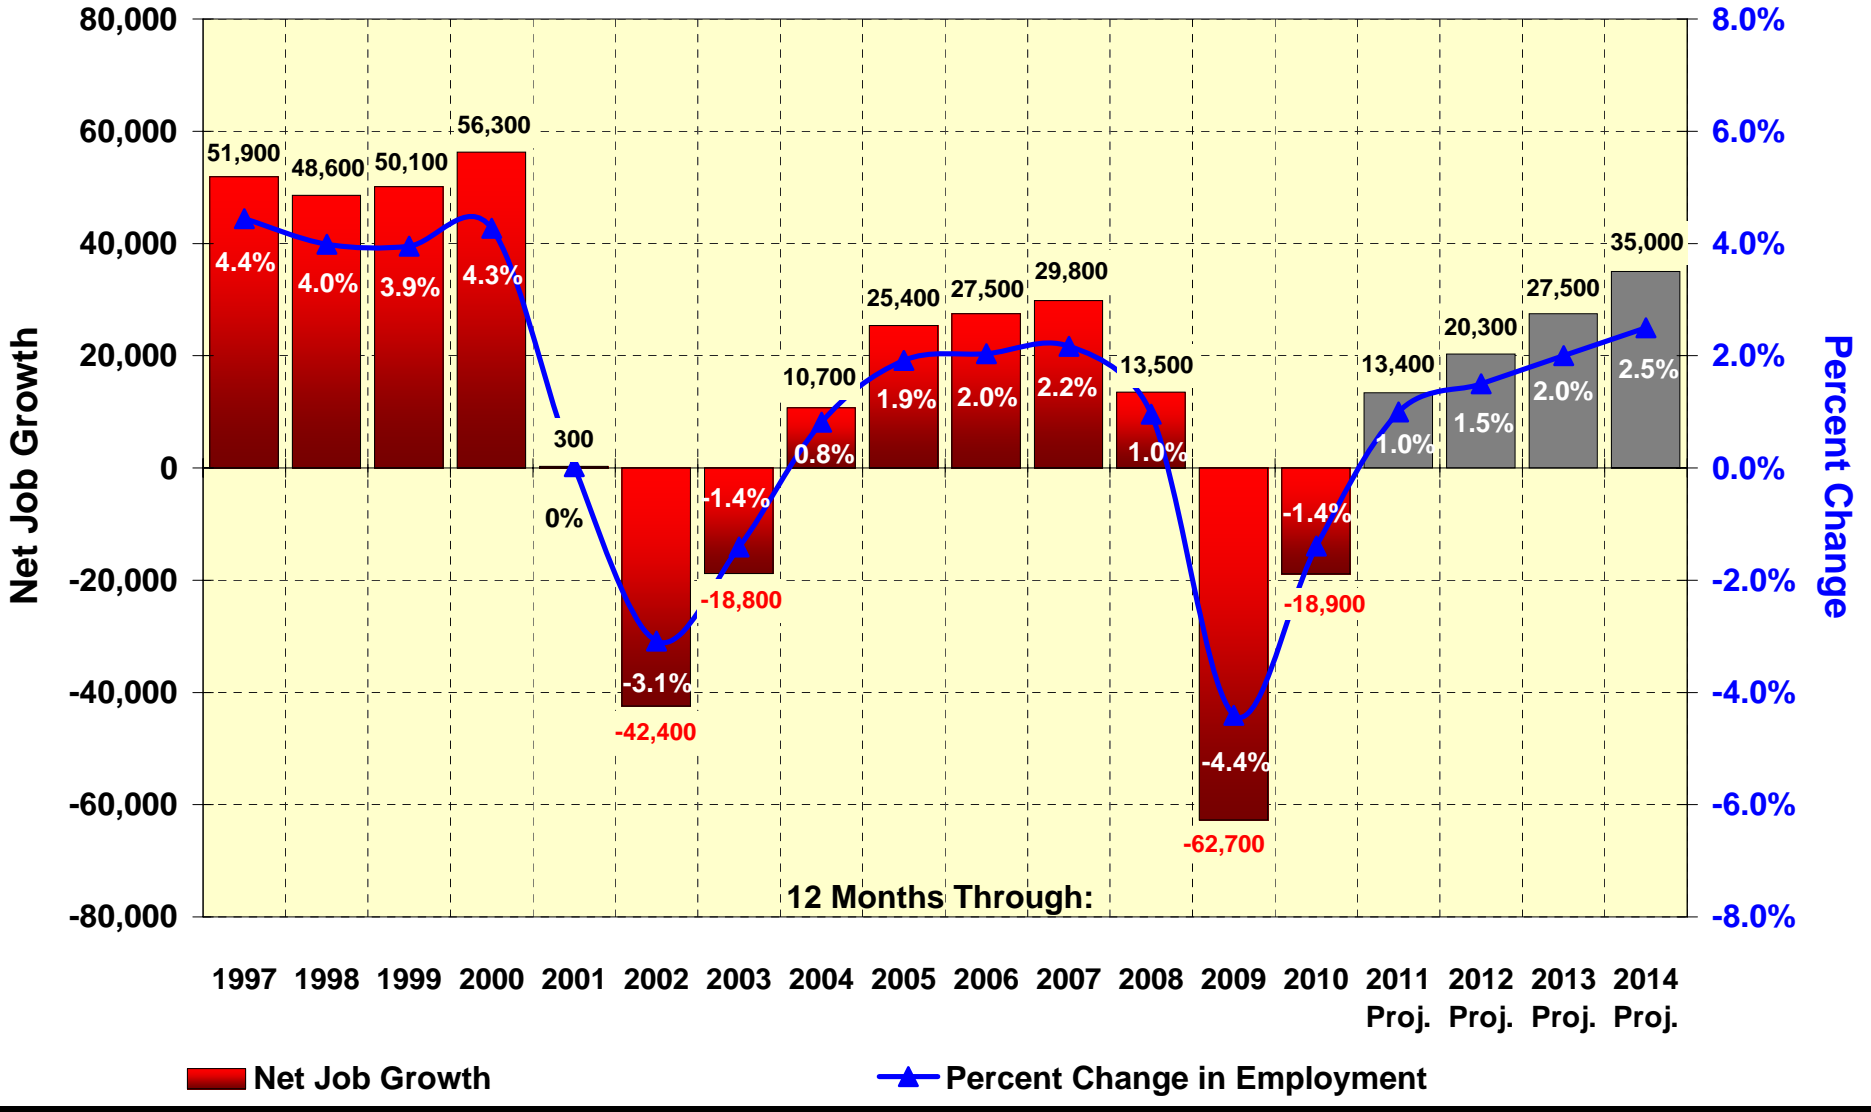

## Denver Metropolitan Area Job Growth History & Forecast - 12 Month Averages

Sources: The Genesis Group, Bureau of Labor Statistics

Note: Includes Adams, Arapahoe, Boulder, Broomfield, Denver, Douglas, Jefferson, Clear Creek, Elbert, Gilpin, Park Counties