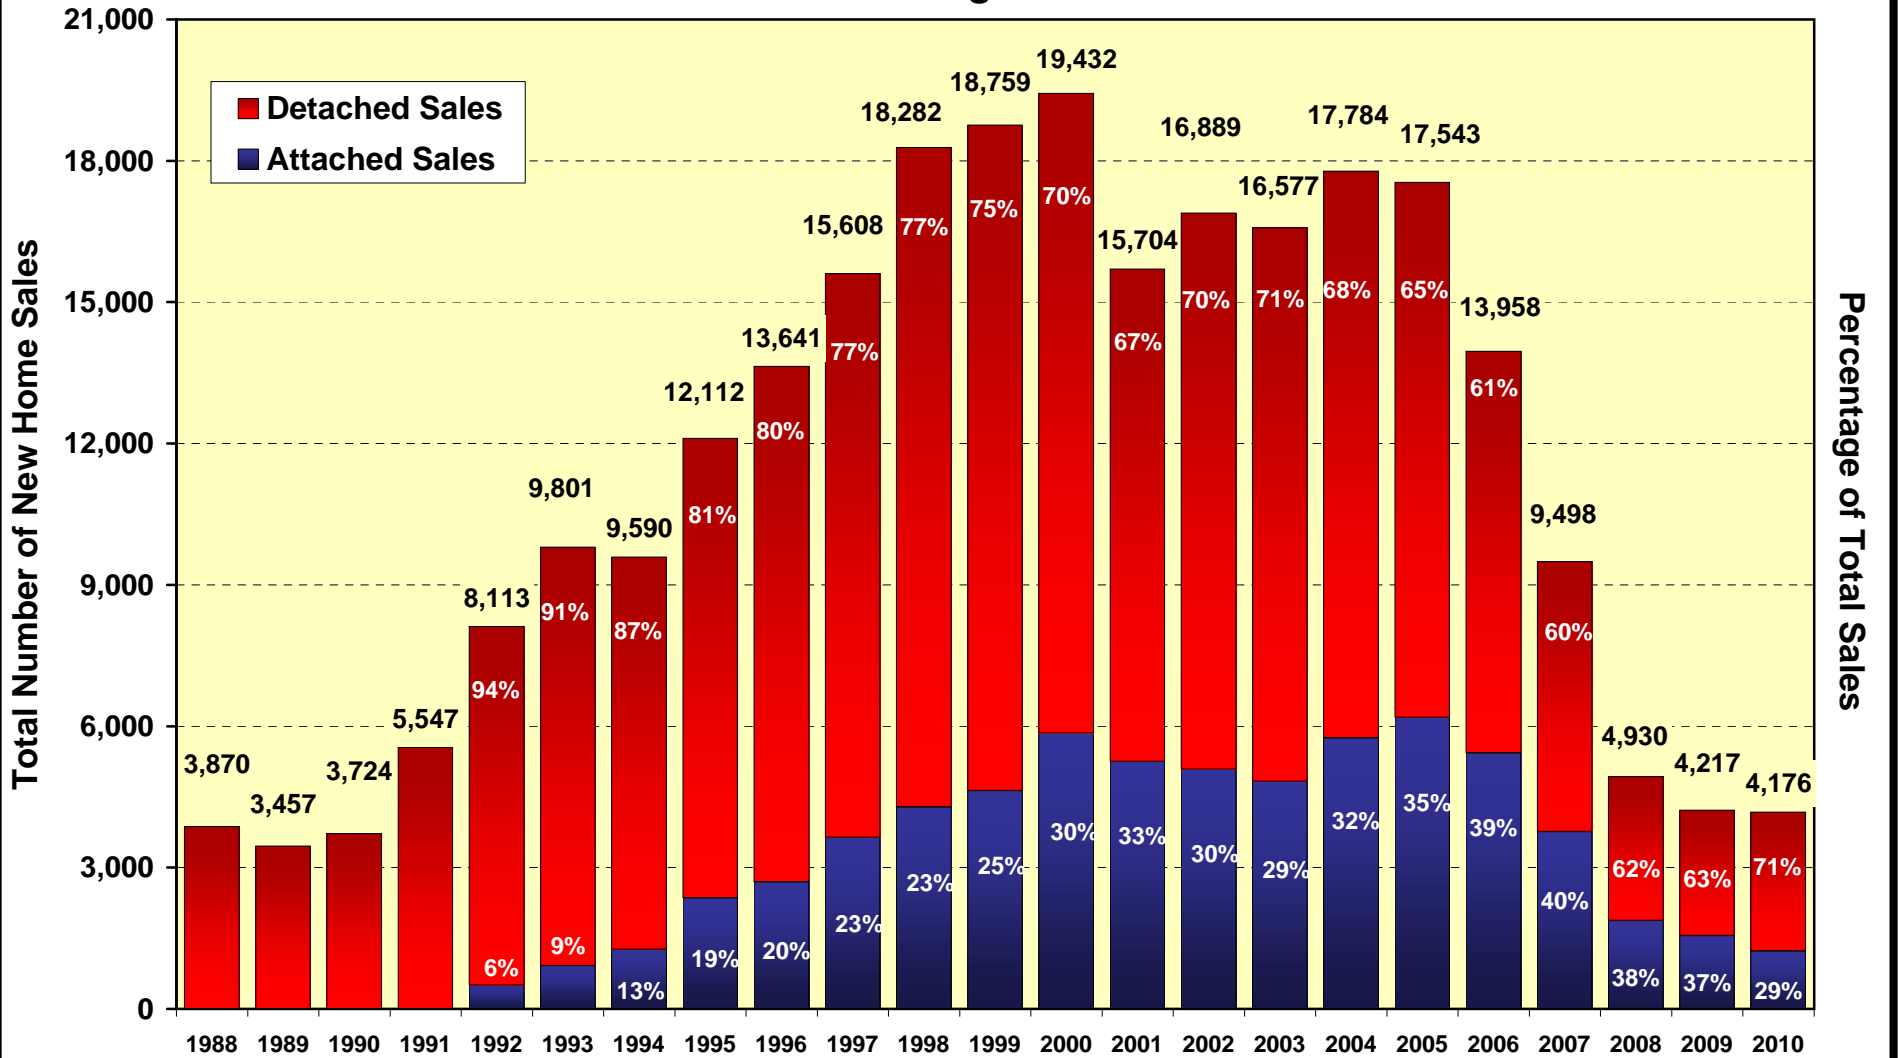

New Production Built Housing Denver Metropolitan Area - Historical Sales Trends 1988 Through 2010

Sources: The Genesis Group, data compiled by Hanley Wood, LLC